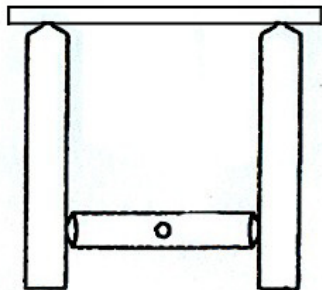

# Rocky Mountain & Lodge Pole Table Assembly Instructions (Models 3210 & 3220)

AUGUST LOTZ  
CRAFTING INNOVATION  
*Since 1897*

August Lotz  
51149 Whitetail Rd.  
Osseo, WI 54758  
Tel: 800-826-7326  
Fax: 715-597-6625  
e-mail: [alotz@augustlotz.com](mailto:alotz@augustlotz.com)

10 Screws  
(2 longer)

1 Table Top

2 Leg Assemblies

1 Cross Brace